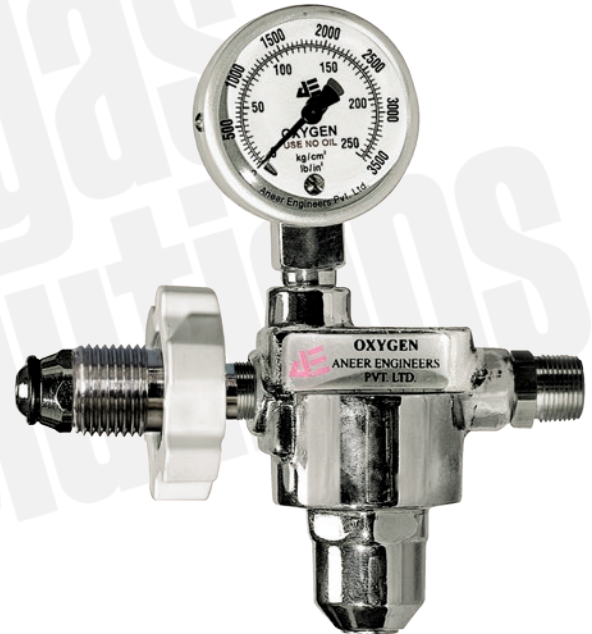

## Stainless Steel Diaphragm, Preset, Single Stage, Brass Forged Medical Regulator

### Features

- Part Valve Technology & Design for Ease of maintenance and ease of cleaning
- Stainless Steel Diaphragm for Long Service Life without failure
- Inlet Assembly with built-in filter traps foreign matters thus extending regulator life and reducing maintenance
- Designed and tested as per ISO 10524
- Calibrated and preset at 60 psig (4.21 bar)
- Forged Brass Body & Bonnet
- Directly mounted to the cylinder valve with gas related nut & nipple (IS-3224-2002/1979 / CGA / BS)
- Patented design

### Specifications

» Maximum Inlet Pressure	<b>210 Bar / 3000 Psig</b>
» Operating Temperature	<b>- 40° C to 60° C</b>
» Gauge Diameter	<b>2" Dial</b>
» Inlet Gauge Range	<b>0 - 250 kg/cm<sup>2</sup></b>
» Delivery Pressure	<b>Preset @ 60 psig / 50 psig (on request)</b>