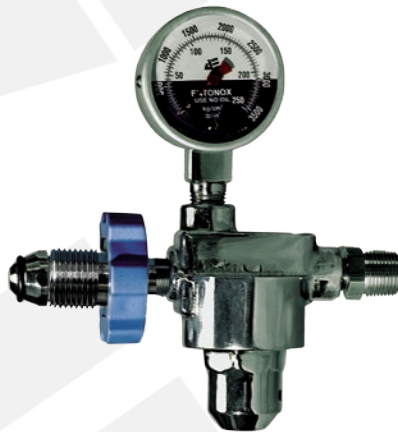

## Stainless Steel Diaphragm, Preset, Single Stage, Brass Forged Medical Regulator

### Features

- Part Valve Technology & Design for Ease of maintenance and ease of cleaning
- Stainless Steel Diaphragm for Long Service Life without failure
- Inlet Assembly with built-in filter traps foreign matters thus extending regulator life and reducing maintenance
- Designed and tested as per ISO 10524
- Calibrated and preset at 60 psig (4.21 bar)
- Forged Brass Body & Bonnet
- Directly mounted to the cylinder valve with gas related nut & nipple (IS-3224-2002/1979 / CGA / BS)
- Patented design

### Specifications

» Maximum Inlet Pressure	<b>210 Bar / 3000 Psig</b>
» Operating Temperature	<b>- 40° C to 60° C</b>
» Gauge Diameter	<b>2" Dial</b>
» Inlet Gauge Range	<b>0 - 250 kg/cm<sup>2</sup></b>
» Delivery Pressure	<b>Preset @ 60 psig / 50 psig (on request)</b>