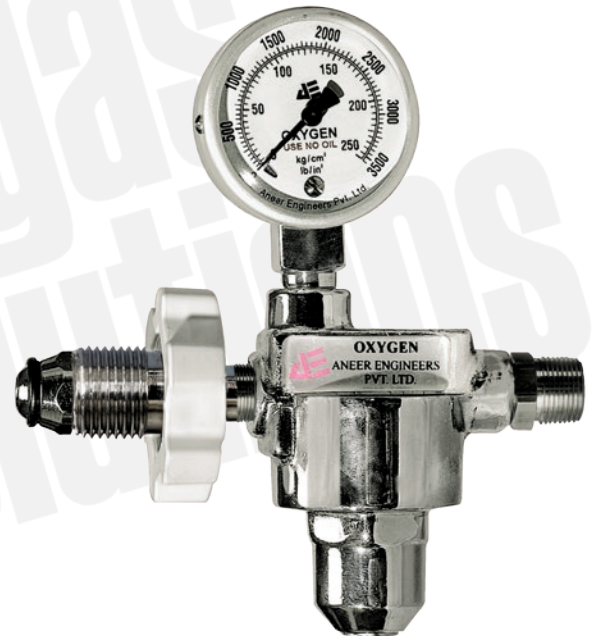

## Neoprene Diaphragm, Preset, Single Stage, Brass Forged Medical Regulator

### Features

- Part Valve Technology & Design for Ease of maintenance and ease of cleaning
- Neoprene Diaphragm
- Inlet Assembly with built-in filter
- Traps foreign matters thus extending regulator life and reducing maintenance
- Designed and tested as per ISO 10524
- Calibrated and preset at 60 psig (4.21 bar)
- Forged Brass Body & Bonnet
- Directly mounted to the cylinder valve with gas related nut & nipple (IS-3224-2002/1979 / CGA / BS)
- Patented design

### Specifications

» Maximum Inlet Pressure	<b>210 Bar / 3000 Psig</b>
» Operating Temperature	<b>- 40° C to 60° C</b>
» Gauge Diameter	<b>2" Dial</b>
» Inlet Gauge Range	<b>0 - 250 kg/cm²g</b>
» Delivery Pressure	<b>Preset @ 60 psig</b>